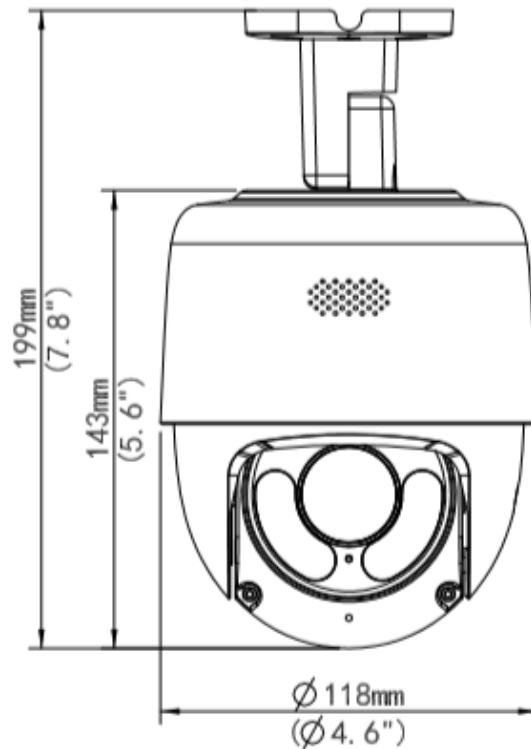

Video Output	N/A
Certification	Description
Protection	Ingression protection: IP66 Vandal resistant: N/A
General	Description
Power	DC 12V ± 25%, PoE (IEEE 802.3af)
Power Consumption	MAX 9W
Power Interface	Ø 5.5mm coaxial power plug
Dimensions	Φ 118mm*118mm*199mm (Φ 4.6" x 4.6" x 7.8")
Weight	0.53kg(1.17lb)
Working Environment	-30 ° C ~ 60 ° C (-22 ° F ~ 140 ° F), Humidity: ≤95% RH (non-condensing)
Surge protection	4KV
Reset button	Support

Dimensions