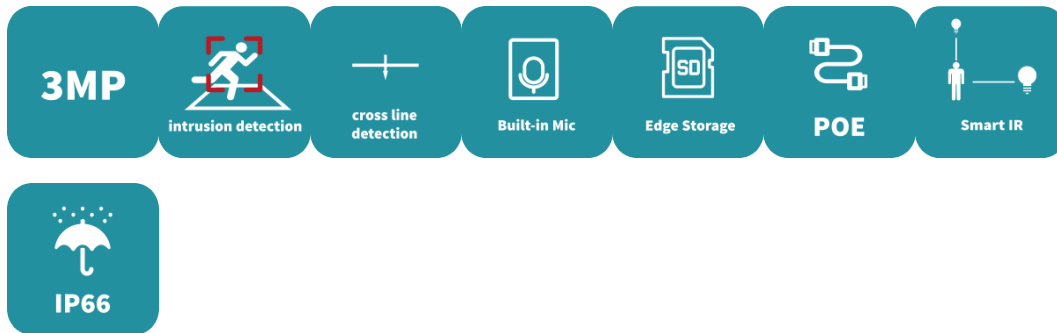

3MP HD Dual Light Network PT Camera

IPC-P213-AF40KC

Features

- 2304*1296@20fps in the main stream
- Ultra 265, H.265, H.264
- Support cross line detection and intrusion detection
- Support digital WDR (Wide Dynamic Range)
- Built-in Mic & Speaker, support two-way audio, offer better interaction
- Smart IR, Up to 30 m (98 ft) IR and 30m (98 ft) warm light distance, suitable for more scenes
- Self-contained bracket, support two kinds of mounting
- Supports 256 G Micro SD card
- IP66 ingress protection
- DC12V or PoE (IEEE 802.3af) power supply
- The front face is made of grapheme, which has better heat dissipation and more environmental protection

Image	Description
White Balance	Auto; Outdoor; Fine Tune; Sodium Lamp; Locked; Auto2
Digital noise reduction	2D/3D DNR
Smart IR	Support
Flip	Normal; Flip Vertical; Flip Horizontal; 180°
HLC	Support
BLC	Support
Defog	Digital Defog
Intelligent	Description
Behavior Detection	Cross Line detection; Intrusion detection
Smart intrusion prevention	N/A
People Counting	N/A
Events	Description
Basic Detection	Motion detection; Audio detection
Auto Tracking	N/A
General Function	Access Policy; RTSP Authentication; User Authentication
Storage	Description
Edge Storage	Micro SD, up to 256 GB
Network Storage	ANR
Network	Description
Protocols	IPv4; TCP; UDP; DHCP; RTSP; DNS; DDNS; NTP; HTTP; HTTPS; 802.1x; SSL/TLS
Compatible Integration	ONVIF (Profile S, Profile G); API
Client	Uniarch Client; Uniarch app
Web Browser	Plug-in required live view: IE 10 and above, Chrome 45 and above, Firefox 52 and above, Edge 79 and above
Pan/Tilt	Description
Pan Range	0° ~ 345°
Pan Speed	1° /s ~ 40° /s; Preset speed: 40° /s
Tilt Range	0° ~ 90°
Tilt Speed	0.1° /s ~ 30° /s; Preset speed: 30° /s
Number of Presets	256
Home Position	Support
Interface	Description
Audio I/O	N/A
Alarm I/O	N/A
Serial Port	N/A
Built-in Mic	Support
Built-in Speaker	Support
WIFI	N/A
Network	1 * RJ45 10M/100M Base-TX Ethernet