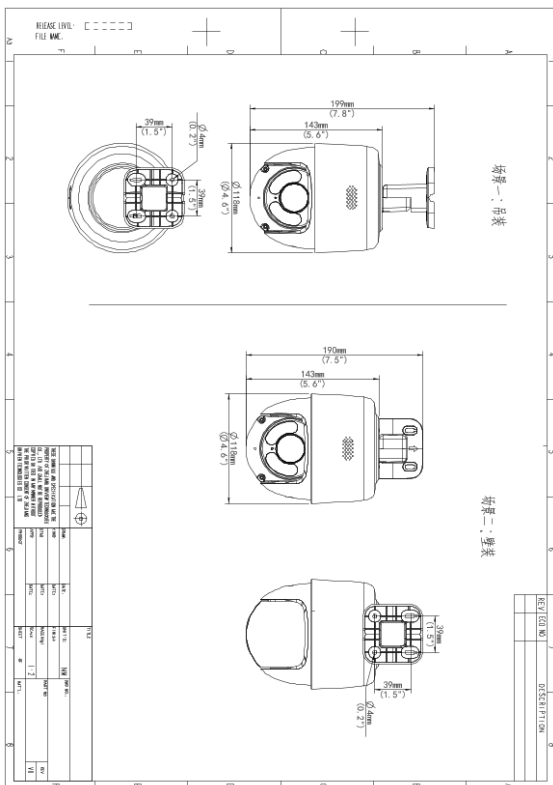

Video Output	N/A
Certification	Description
Protection	Ingression protection: IP66 Vandal resistant: N/A
General	Description
Power	DC 12V ± 25%, PoE (IEEE 802.3af)
Power Consumption	MAX 9W
Power Interface	Ø 5.5mm coaxial power plug
Dimensions	Φ 118mm*118mm*199mm (Φ 4.6" x 4.6" x 7.8")
Weight	0.53kg(1.17lb)
Working Environment	-30 ° C ~ 60 ° C (-22 ° F ~ 140 ° F), Humidity: ≤95% RH (non-condensing)
Surge protection	4KV
Reset button	Support

Dimensions